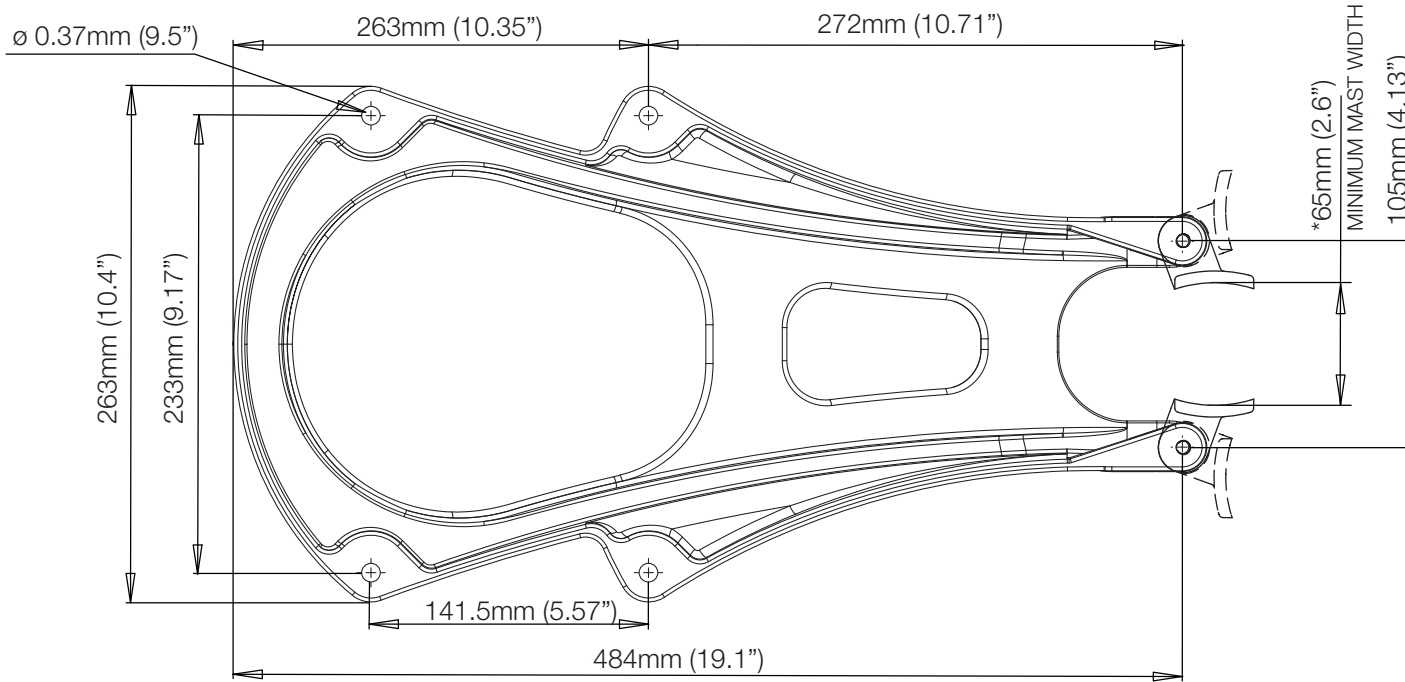

M92722 Mast Mount Fixing Dimensions

Email: sales@scanstrut.com Email: usasales@scanstrut.com

* indicates minimum mast width, no maximum mast width exists.
 ** 50100 Adapter kit will be required for Z-Spars, Eurospars and Isomat masts