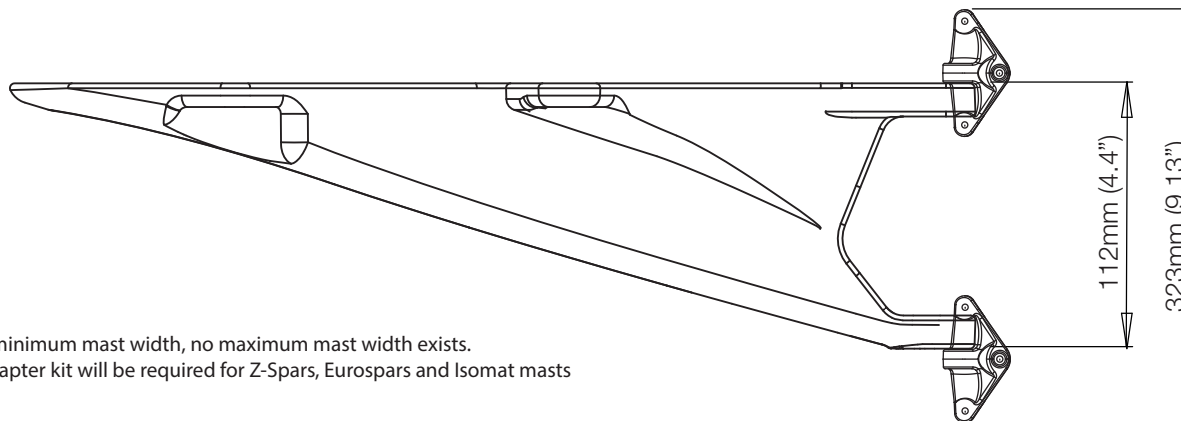

M92722 Mast Mount Fixing Dimensions

Email: sales@scanstrut.com Email: usasales@scanstrut.com

* indicates minimum mast width, no maximum mast width exists.
 ** 50100 Adapter kit will be required for Z-Spars, Eurospars and Isomat masts